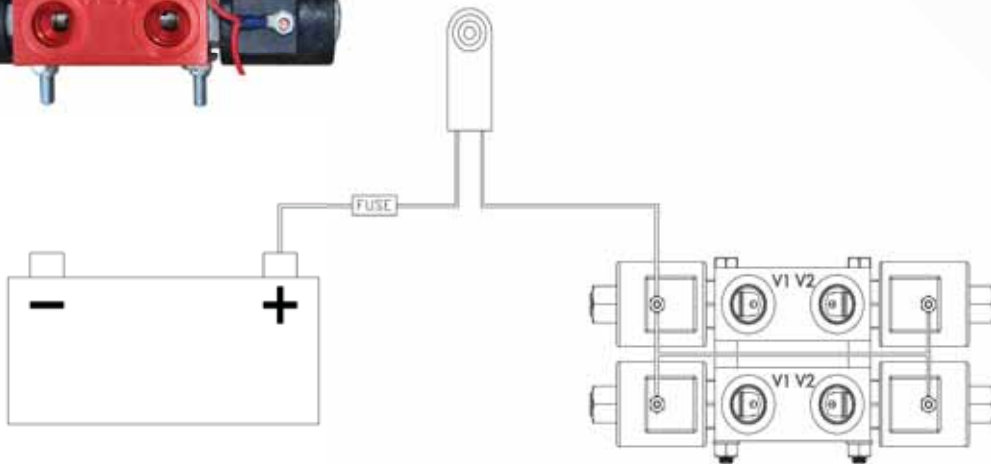

Small Doubler Assembly

Provides additional
circuit operation
from existing valve

PORT #8 SAE
Valve - P
Cyl - 1 V1
Cyl. 2 - V2

10 GPM
3,000 PSI

Part #
DFP010999

Additional parts needed:

- Adaptors
- DIN connector
- Hose