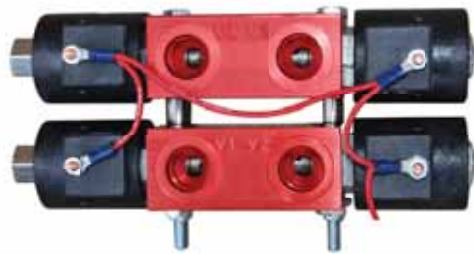

Small Doubler Assembly

Provides additional
circuit operation
from existing valve

PORT #8 SAE
Valve - P
Cyl - 1 V1
Cyl. 2 - V2

10 GPM
3,000 PSI

Part #
DFP010999

Additional parts needed:

- Adaptors
- DIN connector
- Hose