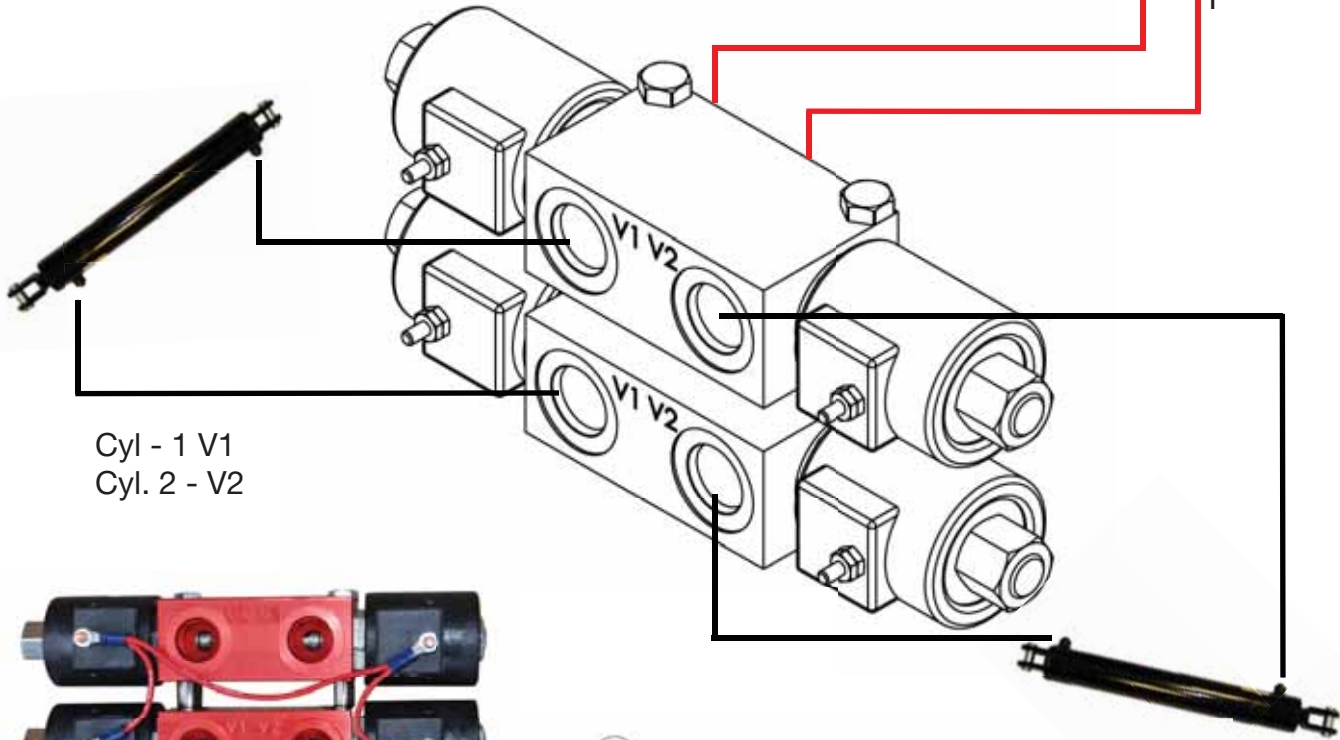

Small Doubler Assembly

Provides additional
circuit operation
from existing valve

PORT #8 SAE
Valve - P
Cyl - 1 V1
Cyl. 2 - V2

10 GPM
3,000 PSI

Part #
DFP010999

Additional parts needed:

- Adaptors
- DIN connector
- Hose