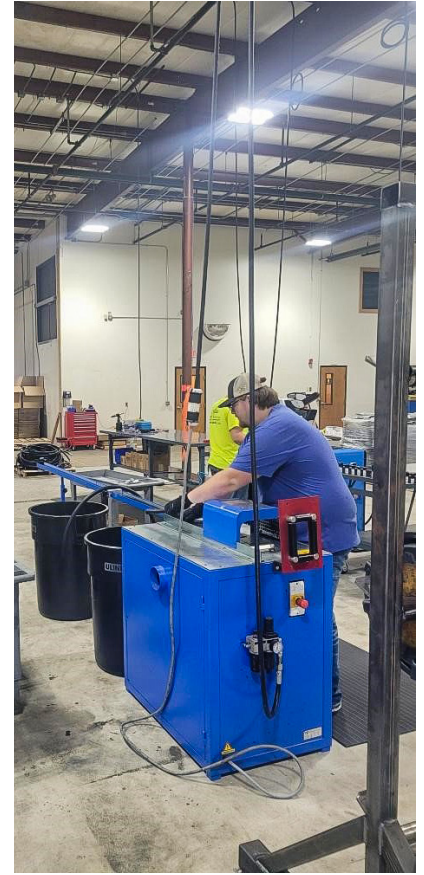

HOSE KITTING & ASSEMBLIES