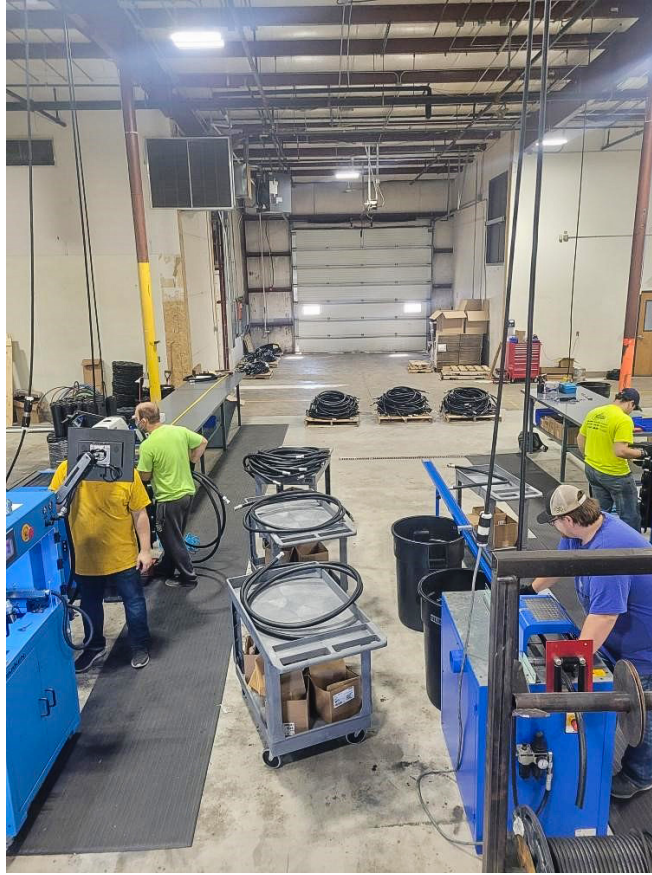

# HOSE KITTING & ASSEMBLIES

- Specializing in Hose, Kitting Kanban and Hose Assembly Production
- 12,500 sq. ft. Manufacturing Warehouse Space
- Able to Produce 1/4" to 1-1/2" Hose Assemblies
- Market Focus in Agriculture and Construction  
*(but not limited to these markets)*

# HOSE KITTING & ASSEMBLIES